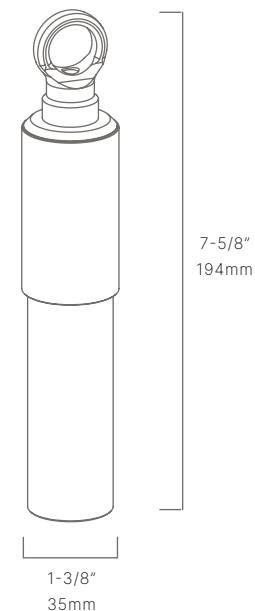

AURORALIGHT

PROJECT: _____

SKU #: _____

TYPE: _____

AGAVE

HPD100432

The Agave is the smallest in our line of diverse LED pendant luminaires. Ideal when used as a discrete light source in tree canopies. Used in strings for subtle illumination of outdoor dining areas or intimate plazas.

- Cree LED™ XLAMP® High Density (XP-L)
- Thermally Integrated® w/ Copper Core Technology®
- Solid brass construction
- Ideal for trees, patios and architectural features

CONFIGURATOR:

HPD100432	LED	FINISH
	____	____
( ) = Most common configuration	(2703) 2700K 3W (3003) 3000K 3W	(NAT) Natural Brass (BLP) Bronze Living Patina (BLPX) Extra Dark BLP (NI) Nickel PVD

AVAILABLE FINISHES:

FIXTURE DIMENSIONS	L7-5/8" x D1-3/8"
LIGHT SOURCE	Integrated LED
COLOR TEMPERATURES	2700K, 3000K
WATTAGES	3W
CRI (RA)	80 CRI
VOLTAGE	12V
DELIVERED LUMENS	180lm (3000K)
DIMMABLE	Yes, Dim to <10% via Transformer
DRIVER	Yes, 12V Integral Constant Current
TRANSFORMER	12V AC/DC (Supplied by others)
MOUNT	Included Safety Cable & 1/2" NPS Ring
FINISH	Included Natural Brass
MATERIAL	Brass
WIRE LENGTH	24"
LOCATION	Exterior Wet
CERTIFICATIONS	UL, IP66, IP67

*For complete warranty terms, please visit: www.auroralight.com/warranty/

P. 760.931.2910

O. 2742 Loker Ave. W Carlsbad CA 92010

W. www.auroralight.com

MADE IN USA
WITH DOMESTIC & IMPORTED MATERIALS